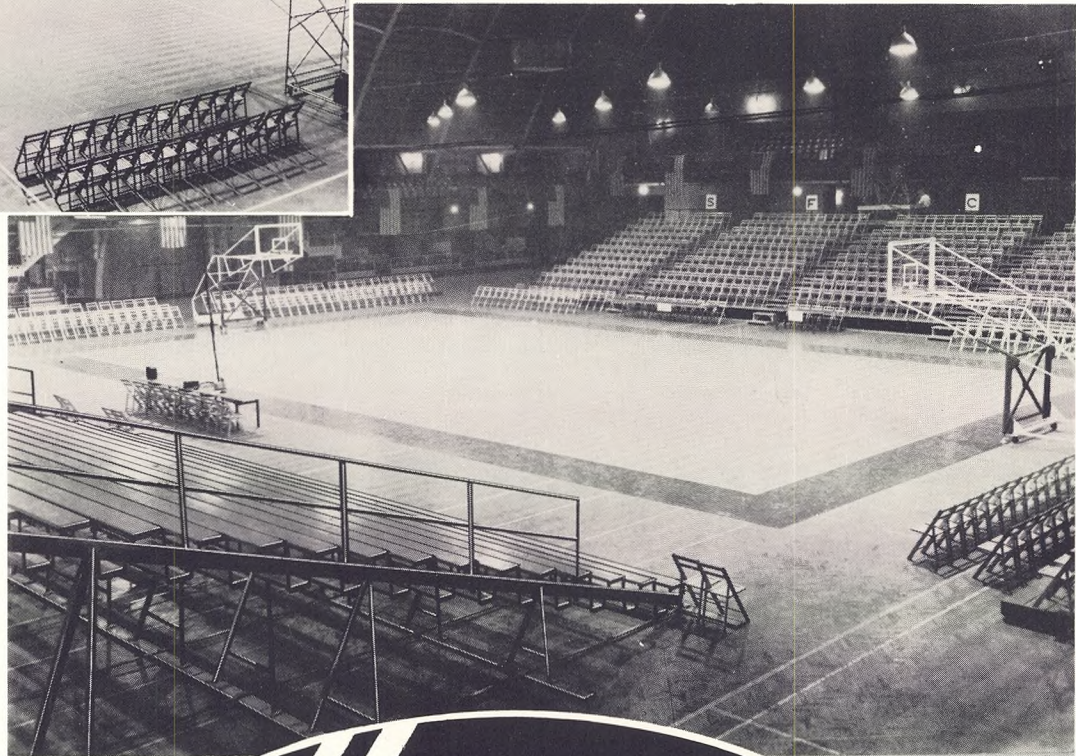

14th REGT. ARMORY

◀ 1948 — BEFORE HUSSEY INSTALLATION

1949 — AFTER HUSSEY INSTALLATION

PORTABLE BLEACHERS AND "CHAIR-STANDS" MAKE THE DIFFERENCE

They make possible increased seating that is safer, more comfortable and more economical.

Hussey Portable Bleachers and "Chair-Stands", as shown above, can be used indoors and out. They are quick and easy to put up and take down. No skilled help is needed—3 men can erect a 1,000 seat stand in 8 hours.