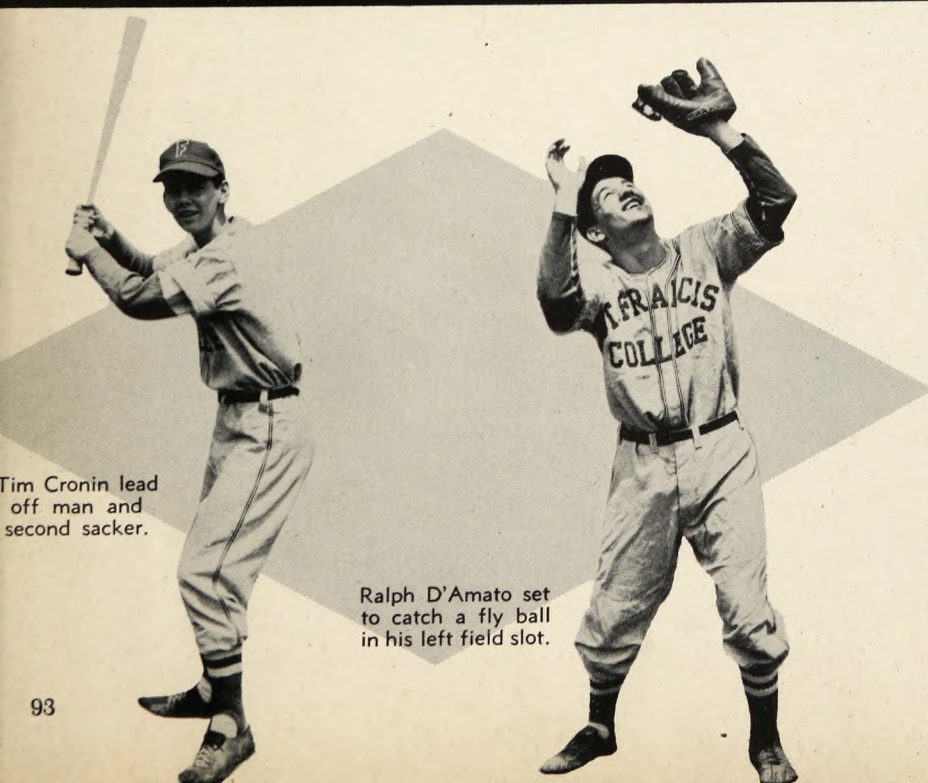

# BASEBALL

For the second straight year, the Terrier Baseball squad entered the new Knickerbocker Baseball Conference. The nucleus of the squad was comprised of hard-hitting centerfielder Gerry Lenze, and his dependable brother Jack on the first base sack. Pitching was dependent on Tom Loughery, a sophomore who proved his metal as a varsity man last year, and on veteran Jack Lenze.

Many underclassmen reported to tryouts and the prospects were for a 'green' team with pitching, as usual, the questionable factor.

Two sophs, Ralph D'Amato and Tom Powers, were also on the starting team occupying the left field and catching posts respectively.

Out at the plate.

Loughery sure gets around.

Tom Powers, sophomore catching star, awaits the delivery.

Skull session before the game.

Mac scares 'em

Baseball ballet.

Tim Cronin lead off man and second sacker.

Ralph D'Amato set to catch a fly ball in his left field slot.

Jack Lenze makes a put out at first base.