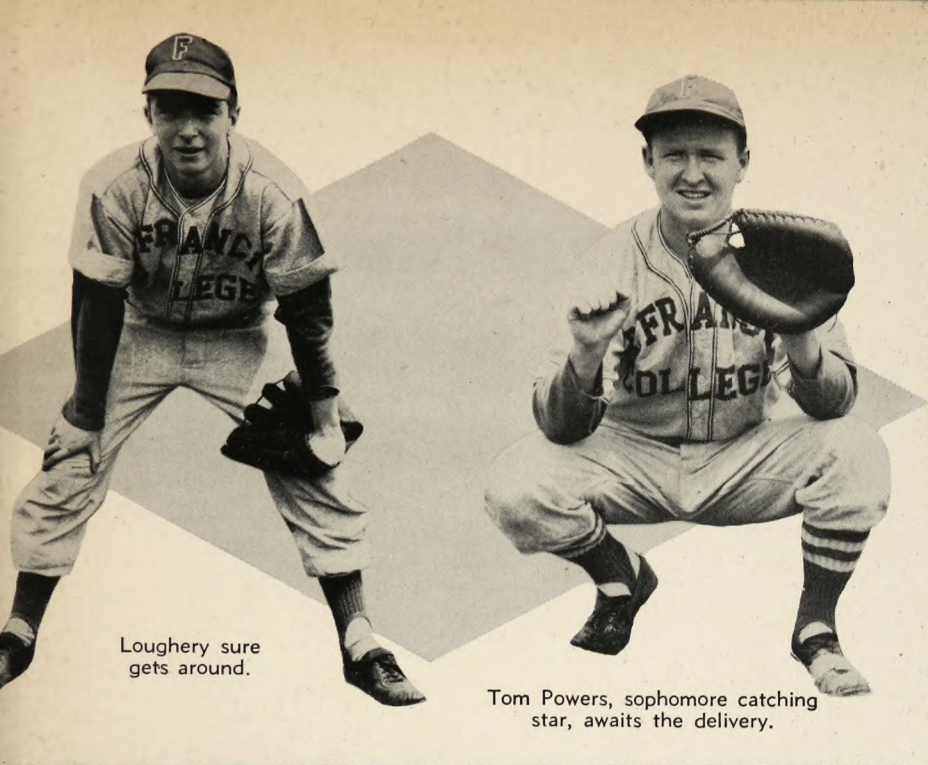

Loughery sure gets around.