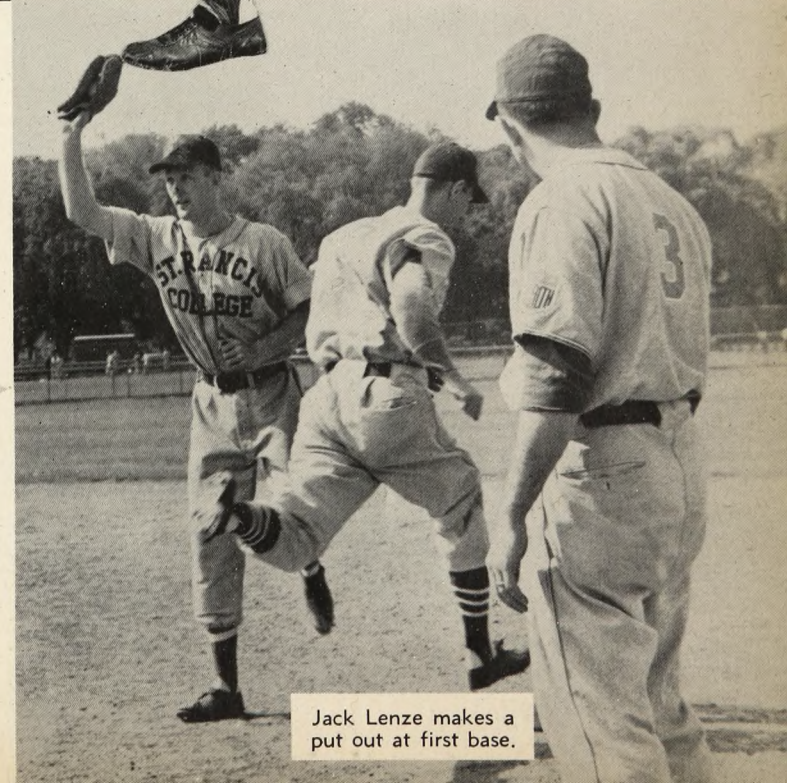

# BASEBALL

For the second straight year, the Terrier Baseball squad entered the new Knickerbocker Baseball Conference. The nucleus of the squad was comprised of hard-hitting centerfielder Gerry Lenze, and his dependable brother Jack on the first base sack. Pitching was dependent on Tom Loughery, a sophomore who proved his metal as a varsity man last year, and on veteran Jack Lenze.

Many underclassmen reported to tryouts and the prospects were for a 'green' team with pitching, as usual, the questionable factor.

Two sophs, Ralph D'Amato and Tom Powers, were also on the starting team occupying the left field and catching posts respectively.

Out at the plate.

Loughery sure gets around.

Tom Powers, sophomore catching star, awaits the delivery.

Skull session before the game.

Mac scares 'em

Baseball ballet.

Tim Cronin lead off man and second sacker.

Ralph D'Amato set to catch a fly ball in his left field slot.

Jack Lenze makes a put out at first base.