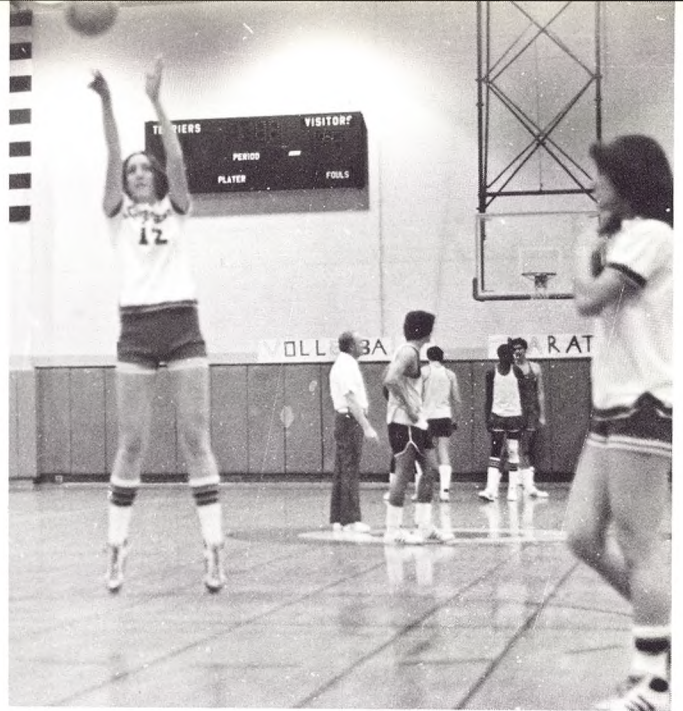

WOMENS BASKETBALL

L-R Top Row —

Irma Garcia, co-captain
Betsy Lynch
Doreen Schroeder
Linda Brady
Mary Convey, Coach

Middle Row —

Debbie Strack
Maryirene Ilthert
Joan Dreher
Lori Cahill
Clare Kennedy

Bottom Row —

Myrna Villalobos
Sharon McAdams
Finola Kennedy, co-captain
Alison Graziano

Captains Irma and Finola With Coach Convey

Mary Irene at the foul line.

It's a bird, it's a plane, it's.....